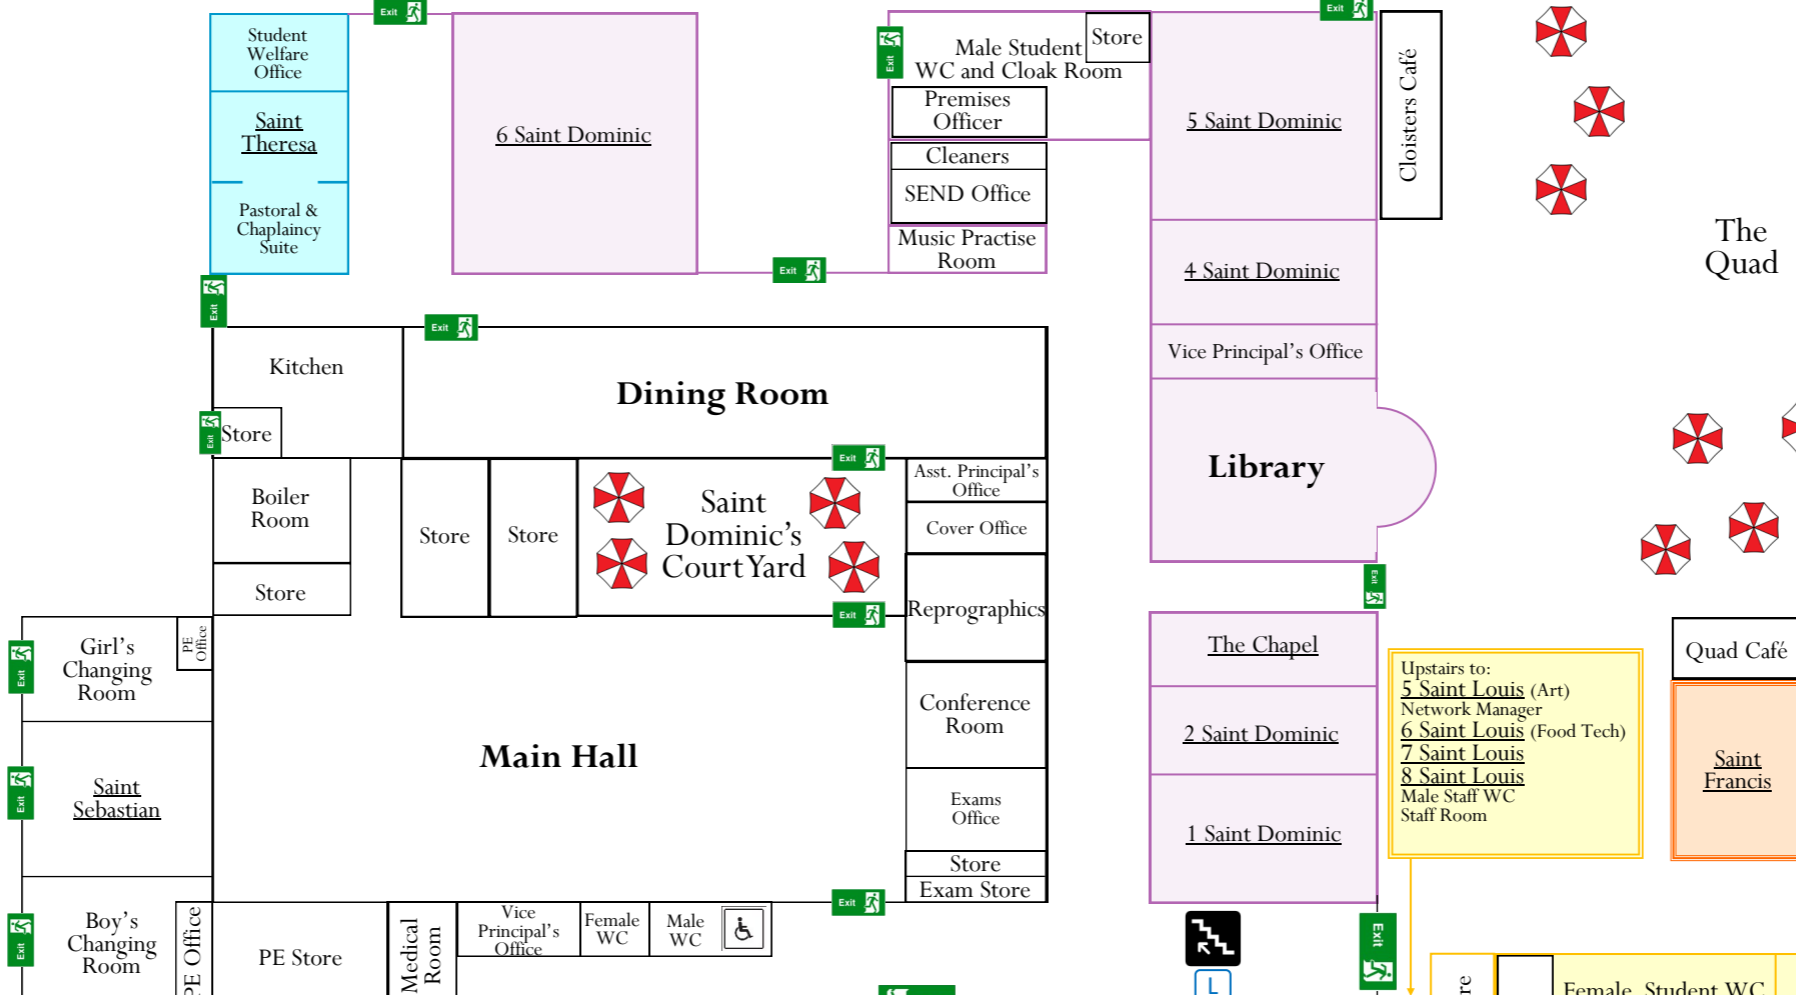

The Cloisters (English)

Convent Court Yard

Saint Catherine (MFL & Humanities)

Saint Dominic

Saint Hubert (Maths)

NOT TO SCALE

Key

- Emergency Exit
- Stair Case
- Disabled Access WC
- Bike Rack
- Lift
- Outdoor Seating