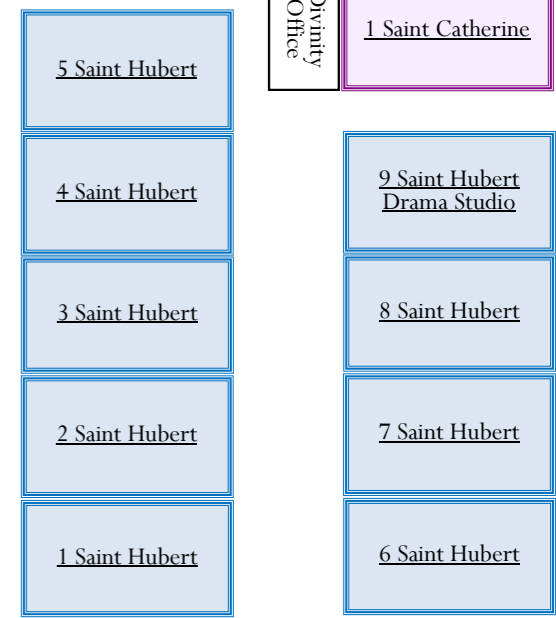

The Cloisters (English)

Convent Court Yard

Saint Catherine (MFL & Humanities)

Saint Dominic

Saint Hubert (Maths)

NOT TO SCALE

Key

- Emergency Exit
- Stair Case
- Disabled Access WC
- Bike Rack
- Lift
- Outdoor Seating