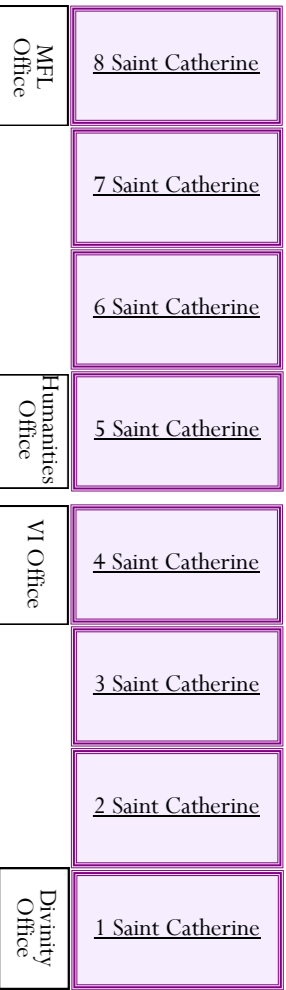

The Cloisters (English)

Convent Court Yard

Saint Catherine (MFL & Humanities)

Saint Dominic

Saint Hubert (Maths)

NOT TO SCALE

Key

- Emergency Exit
- Stair Case
- Disabled Access WC
- Bike Rack
- Lift
- Outdoor Seating